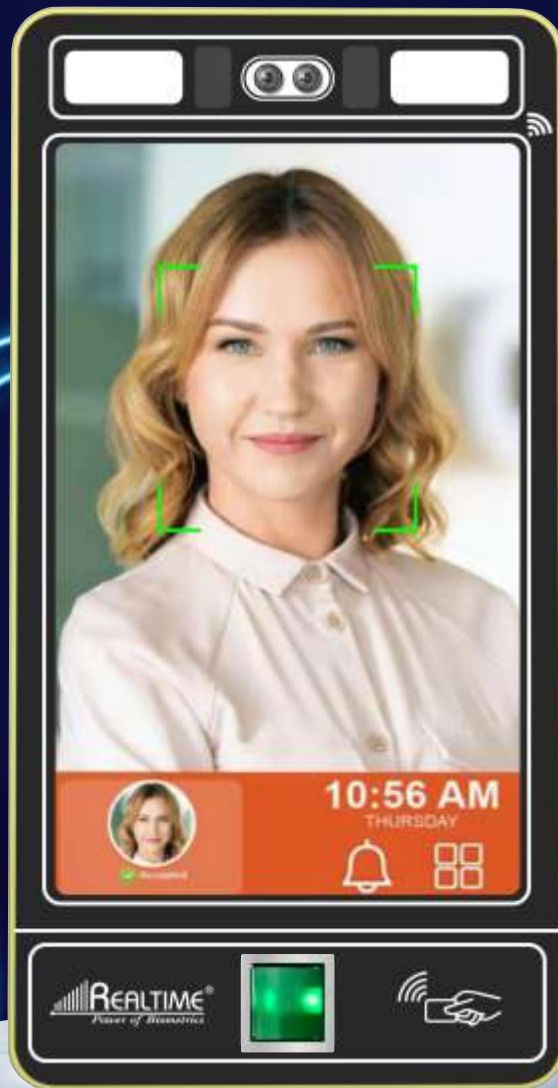

magnificent product

“High Speed Long Range Face Recognition with Fingerprint”

Face Capacity
20,000

Card /PIN Capacity
20,000

Screen 8.5 Inch

Finger Capacity
20,000

Model
Pro 1700F

PERFORMANCE GUARANTEE

Face | Finger | PIN | RFID Reader | WiFi | TCP/IP | 4G (External) | Access Control | Cloud

Pro SERIES
with Fingerprint

Face with Fingerprint
Attendance and Full

Access Control
System

Waterproof

Realtime Pro1700+
with WiFi (Water Proof)

Specifications

» Face capacity	20,000
» Card capacity	20,000
» Fingerprint capacity	20,000
» Password capacity	20,000
» Max Attendance log	5,00,000
» Identify mode	Face, Fingerprint, card, password and combinations
» Display	8.5" Inch LCD
» Communication	TCP/IP, WiFi, 4G(Optional)
» U-disk	Supported
» Working voltage	DC12V ± 5%(current: below 1.5A)
» Working temperature	-10 ⁰ c~ +65 ⁰ c
» Working humidity(RH)	5% ~ 80% (RH)
» Self-test function	Supported
» Power management	Sleep Mode
» FAR/ FRR	0.001/0.1(%)
» Access Control	Built In
» TCP/IP	10/100 Base-T
» IP Mode	Static IP/Auto IP (DHCP Client)

Face

TCP/IP

Fingerprint
Scanner

4G
(External)

Personal
Identity Number

Access
Control

RFID Reader

Cloud