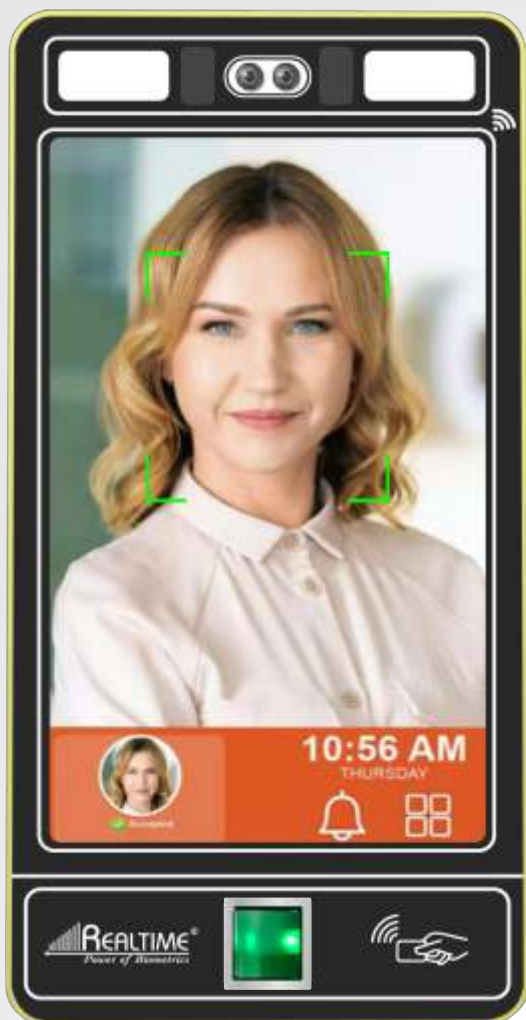

magnificent product

“High Speed Long Range Face Recognition with Fingerprint”

Face Capacity
20,000

Card /PIN Capacity
20,000

Screen 8.5 Inch

Finger Capacity
20,000

Model
Pro 1700F

PERFORMANCE GUARANTEE

Face | Finger | PIN | RFID Reader | WiFi | TCP/IP | 4G (External) | Access Control | Cloud

Pro SERIES
with Fingerprint

Face with Fingerprint
Attendance and Full

Access Control
System

Waterproof

Realtime Pro1700+
with WiFi (Water Proof)

Specifications

» Face capacity	20,000
» Card capacity	20,000
» Fingerprint capacity	20,000
» Password capacity	20,000
» Max Attendance log	5,00,000
» Identify mode	Face, Fingerprint, card, password and combinations
» Display	8.5" Inch LCD
» Communication	TCP/IP, WiFi, 4G(Optional)
» U-disk	Supported
» Working voltage	DC12V ± 5%(current: below 1.5A)
» Working temperature	-10 ⁰ c~ +65 ⁰ c
» Working humidity(RH)	5% ~ 80% (RH)
» Self-test function	Supported
» Power management	Sleep Mode
» FAR/ FRR	0.001/0.1(%)
» Access Control	Built In
» TCP/IP	10/100 Base-T
» IP Mode	Static IP/Auto IP (DHCP Client)

Face

TCP/IP

Fingerprint
Scanner

4G
(External)

Personal
Identity Number

Access
Control

RFID Reader

Cloud